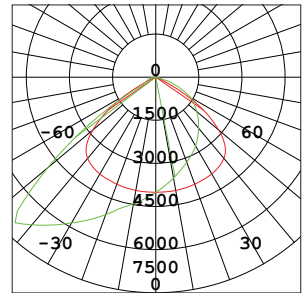

PHOTOMETRIC DIAGRAM

Unit: cd
- C0/180,110.8
- C90/270,64.1

KEY INFORMATION

Power	50 / 75 W
Lumen Output	8,241 / 12,103 lm
Mounting Type	Bracket Mounting
Dimming Type	0-10V Dimming
Product Colour	Black RAL 9005
IP Rating	IP65
IK Rating	IK08
HACCP Approval	Not Applicable
Rebate Scheme Approvals	Not Applicable
Driver	Integral
Warranty	5 Years

PHOTOMETRIC

Efficacy	164 / 162 lm/w
CCT	4000 K
CRI	>80
SDCM	≤3
UGR	29
Beam Angle	60° x 105°
Lifespan	100,000 hr

ELECTRICAL

Input Voltage	220-240Vac,50/60Hz
Power Factor	> 0.9
Electrical Classification	CLASS I
Flicker-Free	Yes
Surge Protection	10 kV

OTHERS

PE Cell	Integrated
Angle Adjustment	0-180°
Body Material	Die-cast Aluminum
Diffuser Material	Polycarbonate (Clear)
Operating Ambient Temp.	-40 ~ 50°C
Connection Type	2 m, Flying lead
Weight	2.6 kg
Dimensions	311 x 225 x 50mm