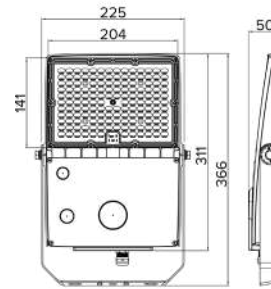

OTHERS

PE Cell	Integrated
Angle Adjustment	0-180°
Body Material	Die-cast Aluminum
Diffuser Material	Polycarbonate (Clear)
Operating Ambient Temp.	-40 ~ 50°C
Connection Type	2 m, Flying lead
Weight	2.6 kg
Dimensions	311 x 225 x 50mm

APPLICATIONS

- Shed
- Carport
- Side of Building
- Carpark
- Temporary Installations
- General Industrial
- Area Lighting
- Sport Complex

DIMENSIONS

75W

ACCESSORIES

Type 3 Lens

Description	Product Code
75W T3 Lens	PARX75W-LENS-T3